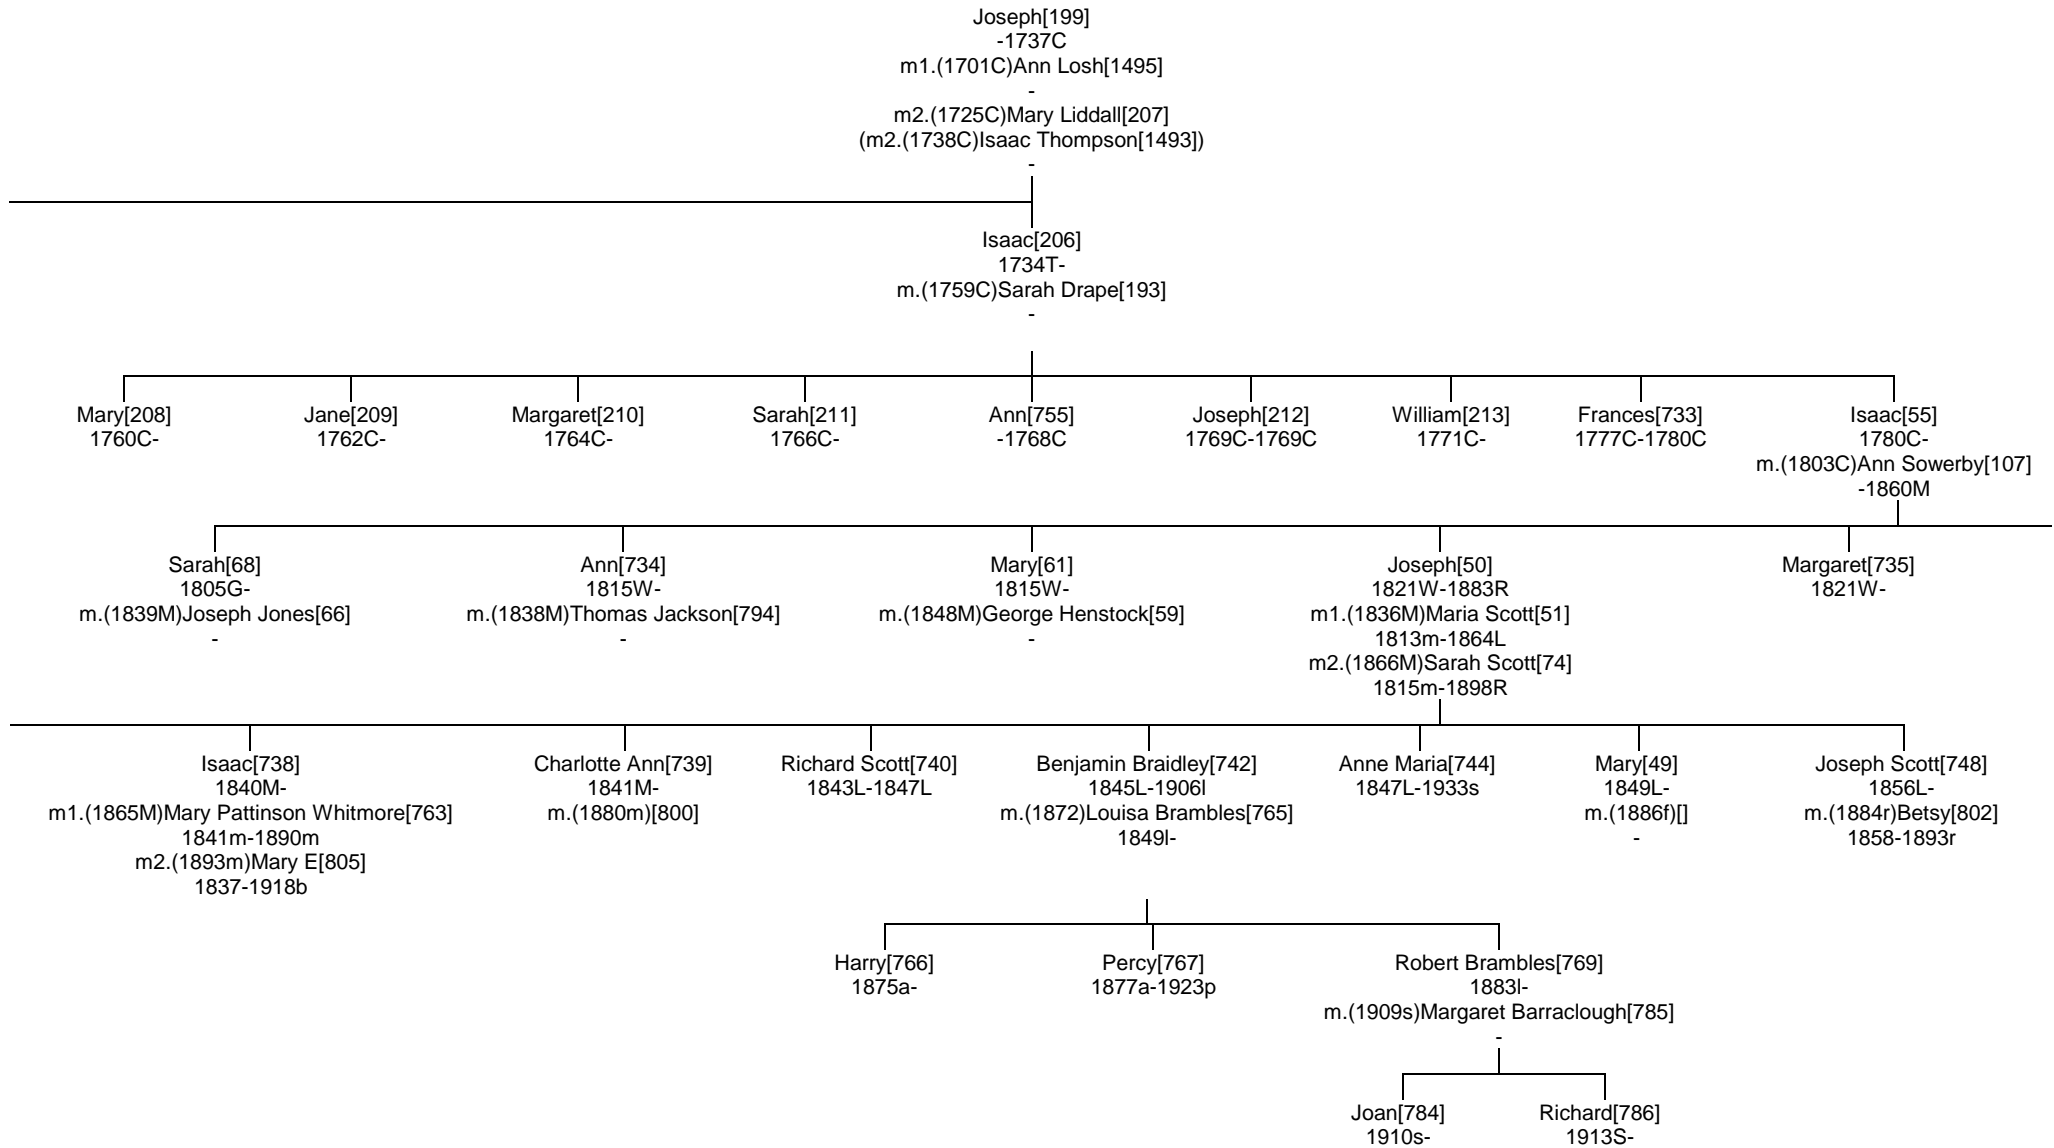

HARESCOUGH
 page 1

Version 5 - 5th May 1997

M - Manchester, Lancashire
 N - Lincoln, Lincolnshire
 P - Spilsby, Lincolnshire
 Q - Prestwich, Lancashire

R - Rochdale, Lancashire
 S - Skipton, Yorkshire
 T - Thursby, Cumberland
 W - Wigton, Cumberland

A - Knaresborough, Yorkshire
 B - Barton on Irwell, Lancashire
 C - Carlisle, Cumberland
 D - Dalston, Cumberland
 F - Fylde, Lancashire

G - Glossop, Derbyshire
 H - Whitehaven, Cumberland
 J - Salford, Lancashire
 K - Kirklington, Cumberland
 L - Leeds, Yorkshire

HARESCOUGH
page 5

Version 5 - 5th May 1997

M - Manchester, Lancashire
N - Lincoln, Lincolnshire
P - Spilsby, Lincolnshire
Q - Prestwich, Lancashire

R - Rochdale, Lancashire
S - Skipton, Yorkshire
T - Thursby, Cumberland
W - Wigton, Cumberland